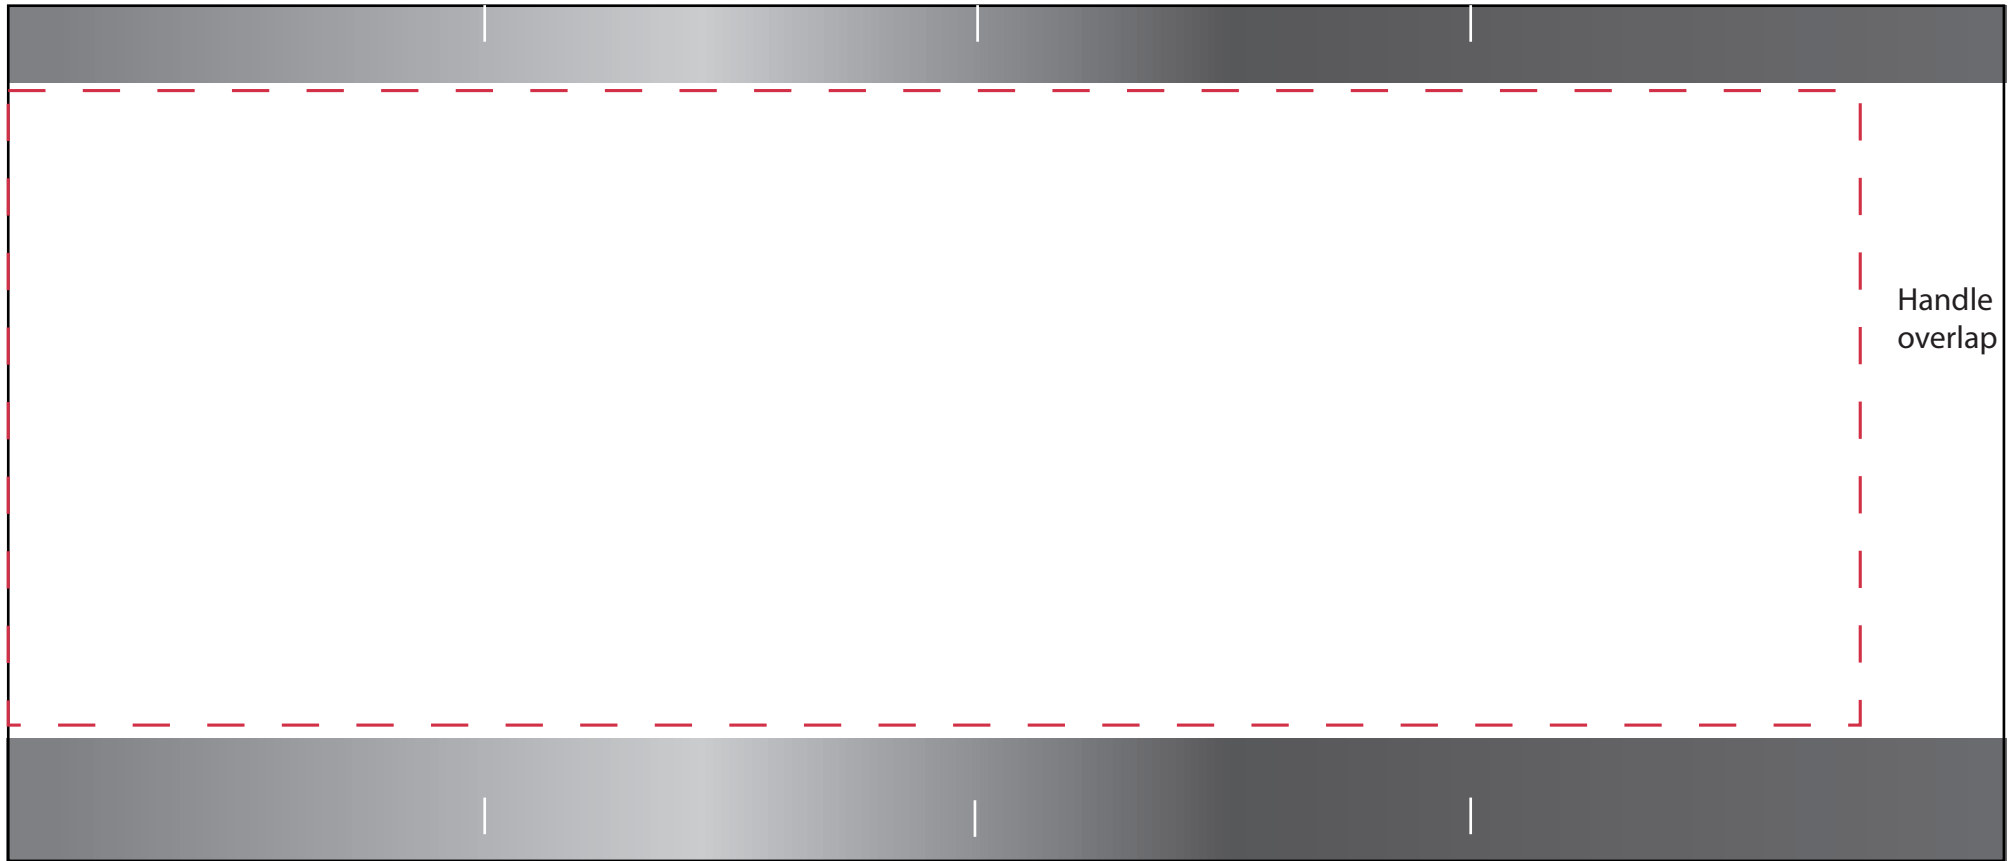

# ARTWORK FORM

Item: **K1 Full Colour Print**

**PRINT AREA 85 BY 265mm**

Handle  
overlap

Centre  
of  
Left Side

Centre  
Opposite  
Handle

Centre  
of  
Right Side